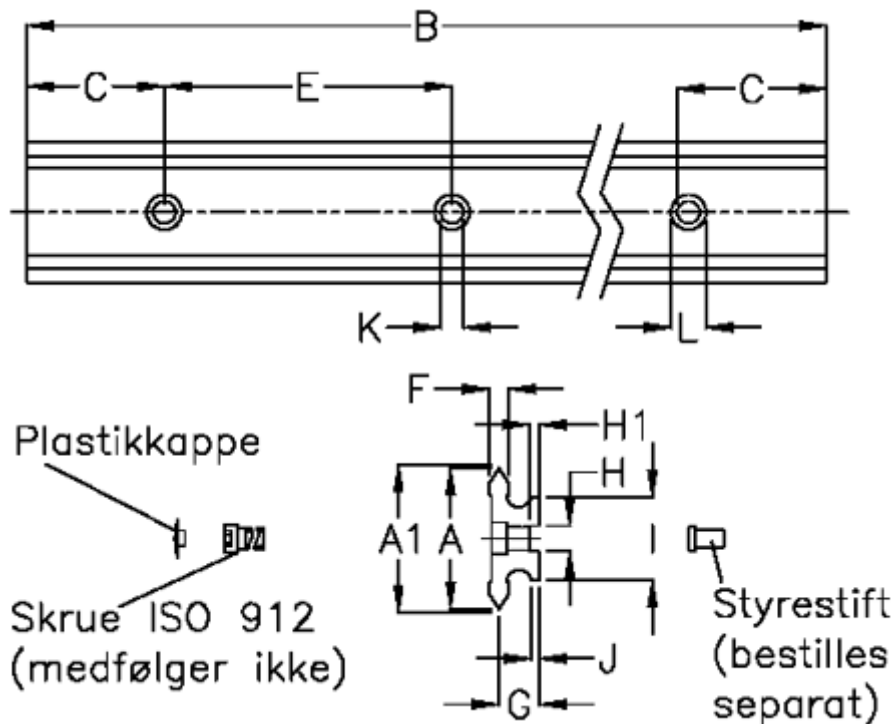

Article number: 057120930561

Description: Hepco GV3 slide NM 76 L3056 P1
with counterbored holes

Measures

A	= 76	G	= 12.5	Weight kg/1000 = 7.00
A1	= 76.74	H	= 12	
B	= 3056	H1	= 4.0	
C	= 43.0	I	= 58.0	
E	= 90	J	= 2.30	
F	= 6.21	K	= 9.0	
For bearing	= J34	L	= 15 x 8.1	
For guide pin	= SDP12	Precision type	= P1	